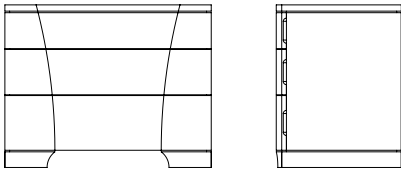

AVAILABLE SIZES

24" W X 18" D X 20" H
TWO DRAWERS

33" W X 20" D X 26" H
THREE DRAWERS

42" W X 20" D X 28" H
THREE DRAWERS

inset brass handles

brandy walnut

USB charging station