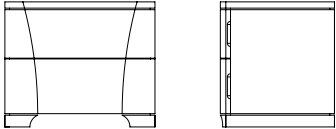

Custom sizes and finishes available. Drawers open via carved side pulls standard, or optional inset brass handles in any metal finish, or applied low-profile wood handles. Customer can also specify own drawer handles. Contact us for more information and customization.

AVAILABLE SIZES

24" W X 18" D X 20" H
TWO DRAWERS

33" W X 20" D X 26" H
THREE DRAWERS

42" W X 20" D X 28" H
THREE DRAWERS

inset brass handles

brandy walnut

USB charging station