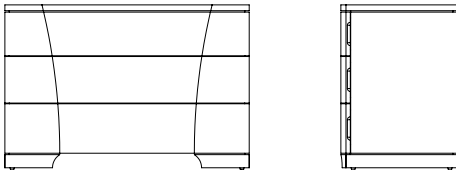

Custom sizes and finishes available. Drawers open via carved side pulls standard, or optional inset brass handles in any metal finish, or applied low-profile wood handles. Customer can also specify own drawer handles. Contact us for more information and customization.

AVAILABLE SIZES

24" W X 18" D X 20" H
TWO DRAWERS

33" W X 20" D X 26" H
THREE DRAWERS

42" W X 20" D X 28" H
THREE DRAWERS

inset brass handles

brandy walnut

USB charging station