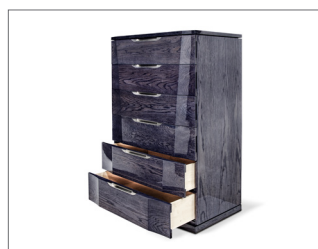

Custom sizes and finishes available. Drawers open via discrete cut-out side pulls. Optional metal inset center drawer-front pulls available in all metal finishes. Applied handles can also be COM upon request. Drawers run on self-closing under-mount drawer slides. Top can be made in contrasting lacquer or stone. Can be easily converted into a Media Unit, Bathroom Sink Vanity, TV Lift or Filing Cabinet. Contact us for more information or customization.

AVAILABLE SIZES

60" W X 22" D X 30" H

72" W X 22" D X 30" H

36" W X 22" D X 47" H
TALLBOY

without brass drawer pulls

powder white top

slate oak polish & nickel

brushed brass drawer pull