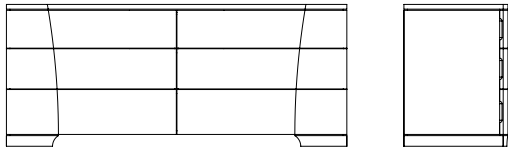

HAYDEN DRESSER

SHOWN IN CINDER SAPELE &
BRUSHED BRASS HANDLES

SEE REVERSE FOR VARIOUS SIZING AND LAYOUT OPTIONS
CONTACT US FOR ORDERING, CUSTOMIZING, AND MORE INFORMATION

HAYDEN DRESSER

TECHNICAL INFORMATION

Custom sizes and finishes available. Drawers open via discrete cut-out side pulls. Optional metal inset center drawer-front pulls available in all metal finishes. Applied handles can also be COM upon request. Drawers run on self-closing under-mount drawer slides. Top can be made in contrasting lacquer or stone. Can be easily converted into a Media Unit, Bathroom Sink Vanity, TV Lift or Filing Cabinet. Contact us for more information or customization.

AVAILABLE SIZES

60" W X 22" D X 30" H

72" W X 22" D X 30" H

36" W X 22" D X 47" H
TALLBOY

without brass drawer pulls

powder white top

slate oak polish & nickel

brushed brass drawer pull