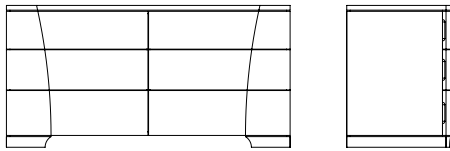

HAYDEN DRESSER

SHOWN IN CINDER SAPELE &
BRUSHED BRASS HANDLES

SEE REVERSE FOR VARIOUS SIZING AND LAYOUT OPTIONS
CONTACT US FOR ORDERING, CUSTOMIZING, AND MORE INFORMATION

HAYDEN DRESSER

TECHNICAL INFORMATION

Custom sizes and finishes available. Drawers open via discrete cut-out side pulls. Optional metal inset center drawer-front pulls available in all metal finishes. Applied handles can also be COM upon request. Drawers run on self-closing under-mount drawer slides. Top can be made in contrasting lacquer or stone. Can be easily converted into a Media Unit, Bathroom Sink Vanity, TV Lift or Filing Cabinet. Contact us for more information or customization.

AVAILABLE SIZES

60" W X 22" D X 30" H

72" W X 22" D X 30" H

36" W X 22" D X 47" H
TALLBOY

without brass drawer pulls

powder white top

slate oak polish & nickel

brushed brass drawer pull