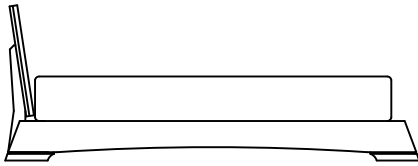

HAYDEN BED

SHOWN IN ESPRESSO WALNUT

SEE REVERSE FOR VARIOUS SIZING AND LAYOUT OPTIONS
CONTACT US FOR ORDERING, CUSTOMIZING, AND MORE INFORMATION

HAYDEN BED

TECHNICAL INFORMATION

Custom sizes and finishes available. The Hayden Bed is an 8" high platform bed without a box spring. The aprons angle outward, but it can be customized at 90 degrees. The platform surface extends roughly 4" beyond the mattress, but it can be customized to be flush with the mattress. There is no storage space designed underneath the platform. Contact us for more information or customization.

AVAILABLE SIZES

73" W X 93" D X 35" H
QUEEN

85" W X 97" D X 35" H
CALIFORNIA KING

89" W X 93" D X 35" H
EASTERN KING