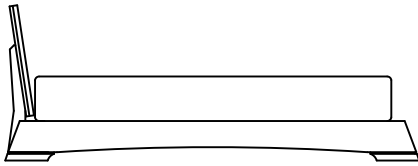

HAYDEN BED

SHOWN IN ESPRESSO WALNUT

SEE REVERSE FOR VARIOUS SIZING AND LAYOUT OPTIONS
CONTACT US FOR ORDERING, CUSTOMIZING, AND MORE INFORMATION

HAYDEN BED

TECHNICAL INFORMATION

Custom sizes and finishes available. The Hayden Bed is an 8" high platform bed without a box spring. The aprons angle outward, but it can be customized at 90 degrees. The platform surface extends roughly 4" beyond the mattress, but it can be customized to be flush with the mattress. There is no storage space designed underneath the platform. Contact us for more information or customization.

AVAILABLE SIZES

73" W X 93" D X 35" H
QUEEN

85" W X 97" D X 35" H
CALIFORNIA KING

89" W X 93" D X 35" H
EASTERN KING