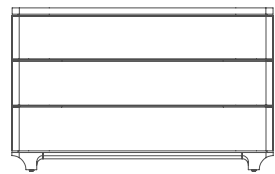

AVAILABLE SIZES

33" W X 20" D X 26" H
THREE DRAWERS

42" W X 20" D X 26" H
THREE DRAWERS