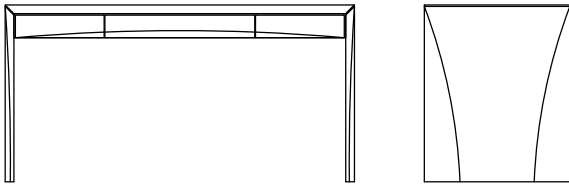

CRAWFORD DESK

SHOWN IN ESPRESSO WALNUT

SEE REVERSE FOR VARIOUS SIZING AND LAYOUT OPTIONS
CONTACT US FOR ORDERING, CUSTOMIZING, AND MORE INFORMATION

CRAWFORD DESK

TECHNICAL INFORMATION

Custom sizes and finishes available. Can be redesigned to include additional storage drawers. Additional add-ons include: Privacy Panel, Fold-Down Keyboard Trays, Inset Leather Top, Grommets for wire management, and Pre-Wiring in the leg panels. Contact us for more information or customization.

AVAILABLE SIZES

60" W X 25" D X 30.5" H

72" W X 25" D X 30.5" H

burnished walnut

graphite sapele

pull-down keyboard tray

espresso walnut high polish