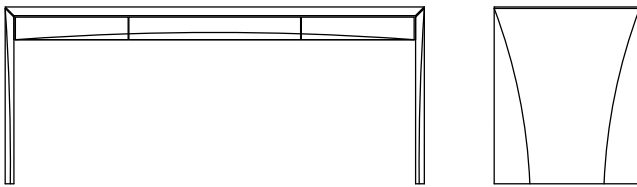

CRAWFORD DESK

SHOWN IN ESPRESSO WALNUT

SEE REVERSE FOR VARIOUS SIZING AND LAYOUT OPTIONS
CONTACT US FOR ORDERING, CUSTOMIZING, AND MORE INFORMATION

CRAWFORD DESK

TECHNICAL INFORMATION

Custom sizes and finishes available. Can be redesigned to include additional storage drawers. Additional add-ons include: Privacy Panel, Fold-Down Keyboard Trays, Inset Leather Top, Grommets for wire management, and Pre-Wiring in the leg panels. Contact us for more information or customization.

AVAILABLE SIZES

60" W X 25" D X 30.5" H

72" W X 25" D X 30.5" H

burnished walnut

graphite sapele

pull-down keyboard tray

espresso walnut high polish