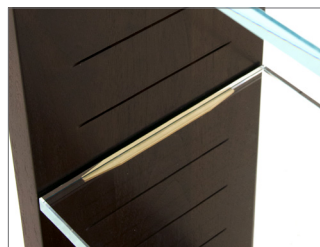

Custom sizes and finishes available. Adjustable metal shelving brackets designed by Hellman-Chang and available in all metal finishes. Shelving can be made in glass, wood, stone, or COM. Shelving supports can be fixed position, adjustable pins, or metal tabs available in all metal finishes. Call for more information or customization.

AVAILABLE SIZES

48" W X 16" D X 86" H

60" W X 16" D X 86" H

adjustable metal tab supports