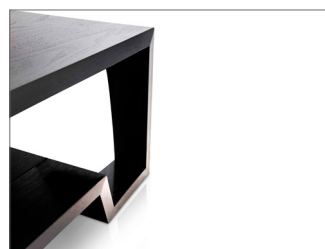

## AVAILABLE SIZES

48" W X 48" D X 14" H

48" W X 48" D X 17" H

52" W X 32" D X 14" H

52" W X 32" D X 17" H

54" W X 54" D X 14" H

54" W X 54" D X 17" H

60" W X 36" D X 14" H

60" W X 36" D X 17" H

wood shelf

inset glass top