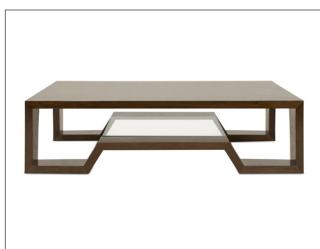

## AVAILABLE SIZES

48" W X 48" D X 14" H

48" W X 48" D X 17" H

52" W X 32" D X 14" H

52" W X 32" D X 17" H

54" W X 54" D X 14" H

54" W X 54" D X 17" H

60" W X 36" D X 14" H

60" W X 36" D X 17" H

wood shelf

inset glass top