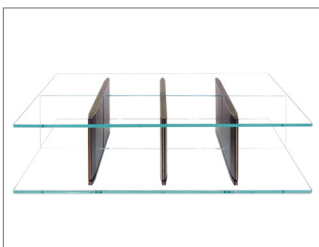

MIRO COCKTAIL TABLE

SHOWN IN HAND BURNISHED WALNUT, ANTIQUED
BRUSHED BRASS, & STARFIRE GLASS

SEE REVERSE FOR VARIOUS SIZING AND LAYOUT OPTIONS
CONTACT US FOR ORDERING, CUSTOMIZING, AND MORE INFORMATION

MIRO COCKTAIL TABLE

TECHNICAL INFORMATION

Custom sizes and finishes available, including metal finishes. Lower shelf floats off the floor. Top, vertical divider, and lower shelf can all be specified in clear glass, starfire glass, wood or stone. Call for more information or customization.

AVAILABLE SIZES

52" W X 32" D X 17" H

60" W X 36" D X 17" H

cinder sapele wood shelf