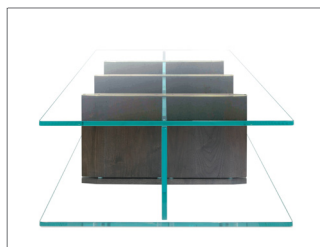

MIRO COCKTAIL TABLE

SHOWN IN HAND BURNISHED WALNUT, ANTIQUED
BRUSHED BRASS, & STARFIRE GLASS

SEE REVERSE FOR VARIOUS SIZING AND LAYOUT OPTIONS
CONTACT US FOR ORDERING, CUSTOMIZING, AND MORE INFORMATION

MIRO COCKTAIL TABLE

TECHNICAL INFORMATION

Custom sizes and finishes available, including metal finishes. Lower shelf floats off the floor. Top, vertical divider, and lower shelf can all be specified in clear glass, starfire glass, wood or stone. Call for more information or customization.

AVAILABLE SIZES

52" W X 32" D X 17" H

60" W X 36" D X 17" H

cinder sapele wood shelf