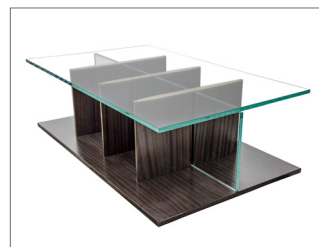

MIRO COCKTAIL TABLE

SHOWN IN HAND BURNISHED WALNUT, ANTIQUED
BRUSHED BRASS, & STARFIRE GLASS

SEE REVERSE FOR VARIOUS SIZING AND LAYOUT OPTIONS
CONTACT US FOR ORDERING, CUSTOMIZING, AND MORE INFORMATION

MIRO COCKTAIL TABLE

TECHNICAL INFORMATION

Custom sizes and finishes available, including metal finishes. Lower shelf floats off the floor. Top, vertical divider, and lower shelf can all be specified in clear glass, starfire glass, wood or stone. Call for more information or customization.

AVAILABLE SIZES

52" W X 32" D X 17" H

60" W X 36" D X 17" H

cinder sapele wood shelf